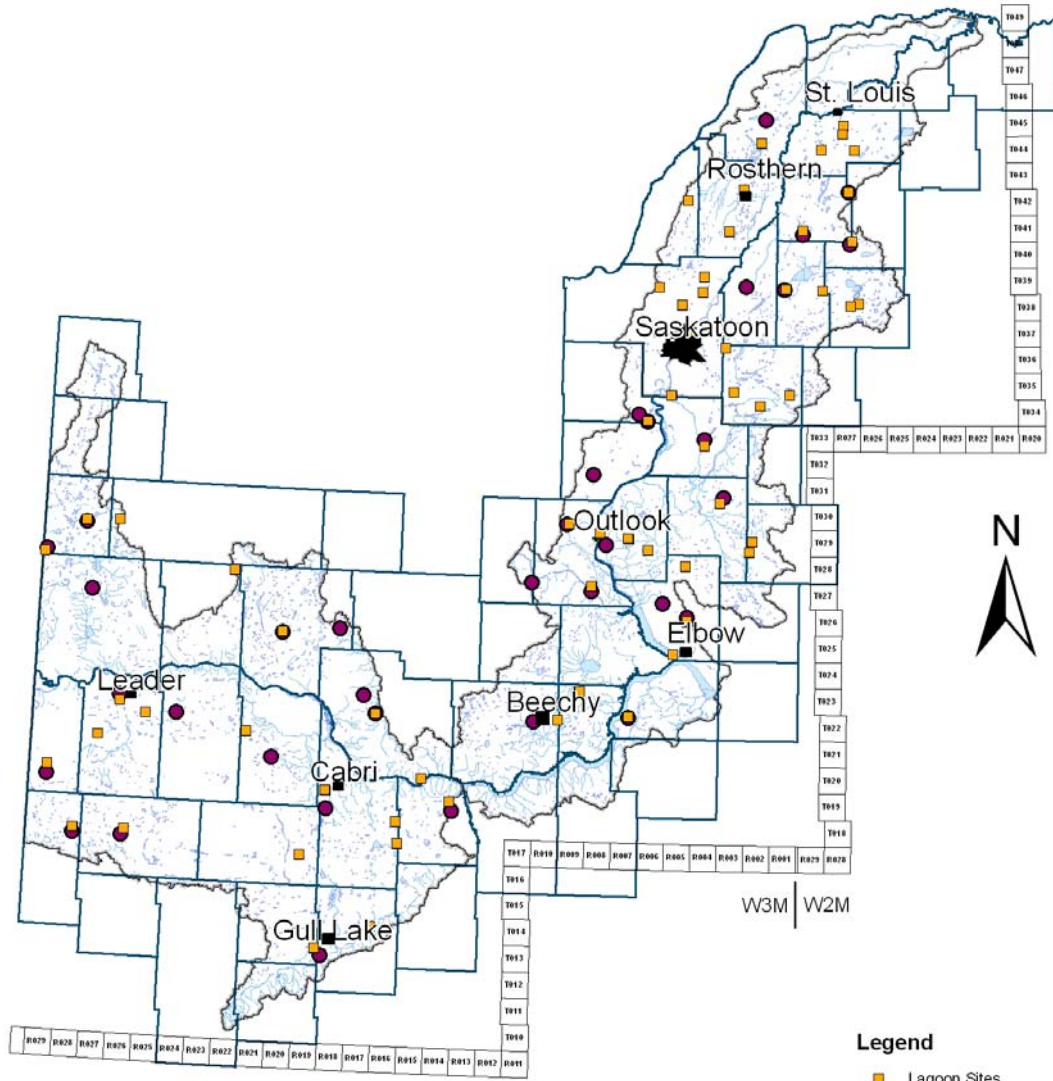

Saskatchewan
Watershed
Authority

South Saskatchewan River Watershed Municipal Landfills and Lagoons

1. **Legend**
2. Lagoon Sites
   - Landfill Sites
   - Lakes and Rivers
   - Urban Municipalities
   - Rural Municipalities
   - South Sask Outline

0 15 30 60 90 120 Kilometers

H:\GIS\SWA_Planning\Internet\South Saskatchewan RI\Revised_bndys\South_Sask_Landfills_Lagoons_Small.MXD

July 2008