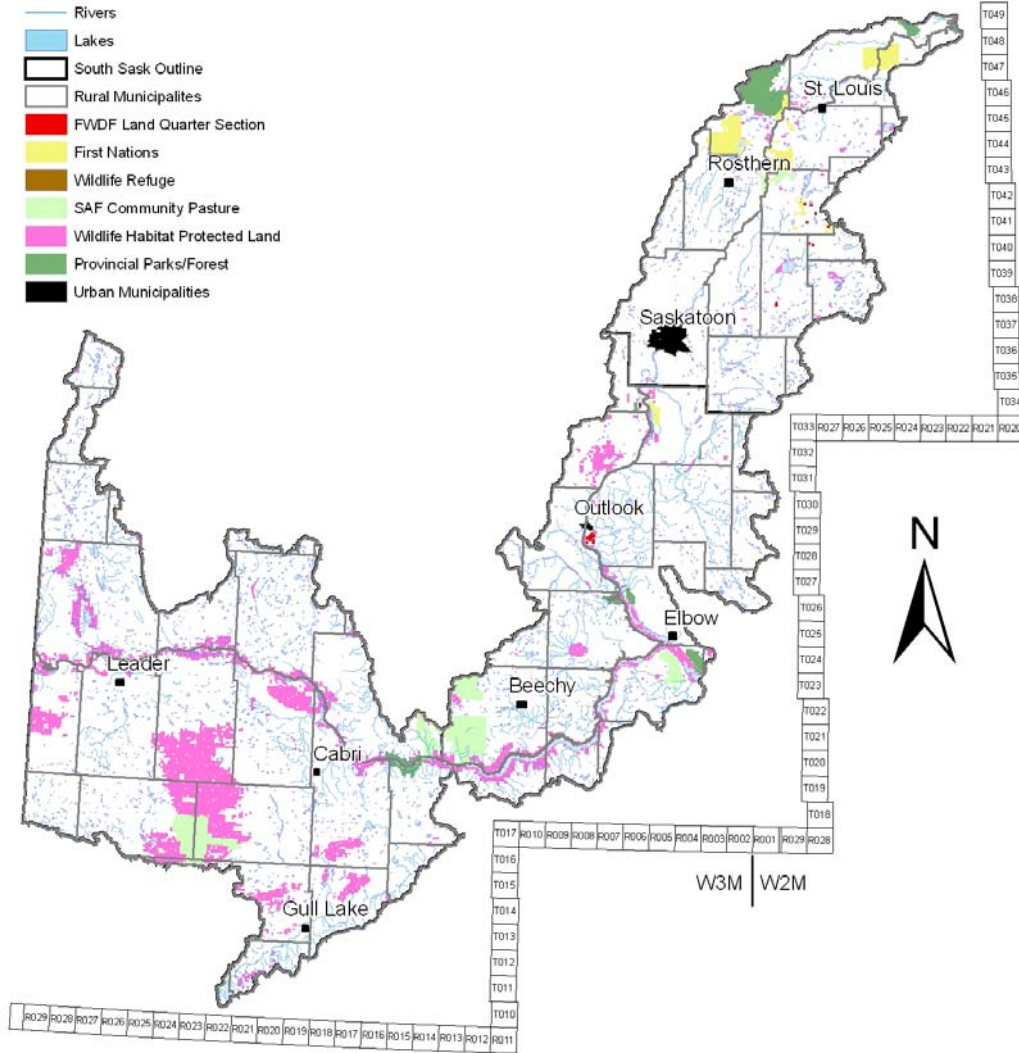

Saskatchewan
Watershed
Authority

South Saskatchewan River Watershed Land Tenure

Legend

- Rivers
- Lakes
- South Sask Outline
- Rural Municipalities
- FWDF Land Quarter Section
- First Nations
- Wildlife Refuge
- SAF Community Pasture
- Wildlife Habitat Protected Land
- Provincial Parks/Forest
- Urban Municipalities

0 15 30 60 90 120 Kilometers

H:\GIS\SWA_Planning\Internet\South_Saskatchewan_River\Revised_Indy\South_Sask_Land_Tenure_Small.MXD

July 2008