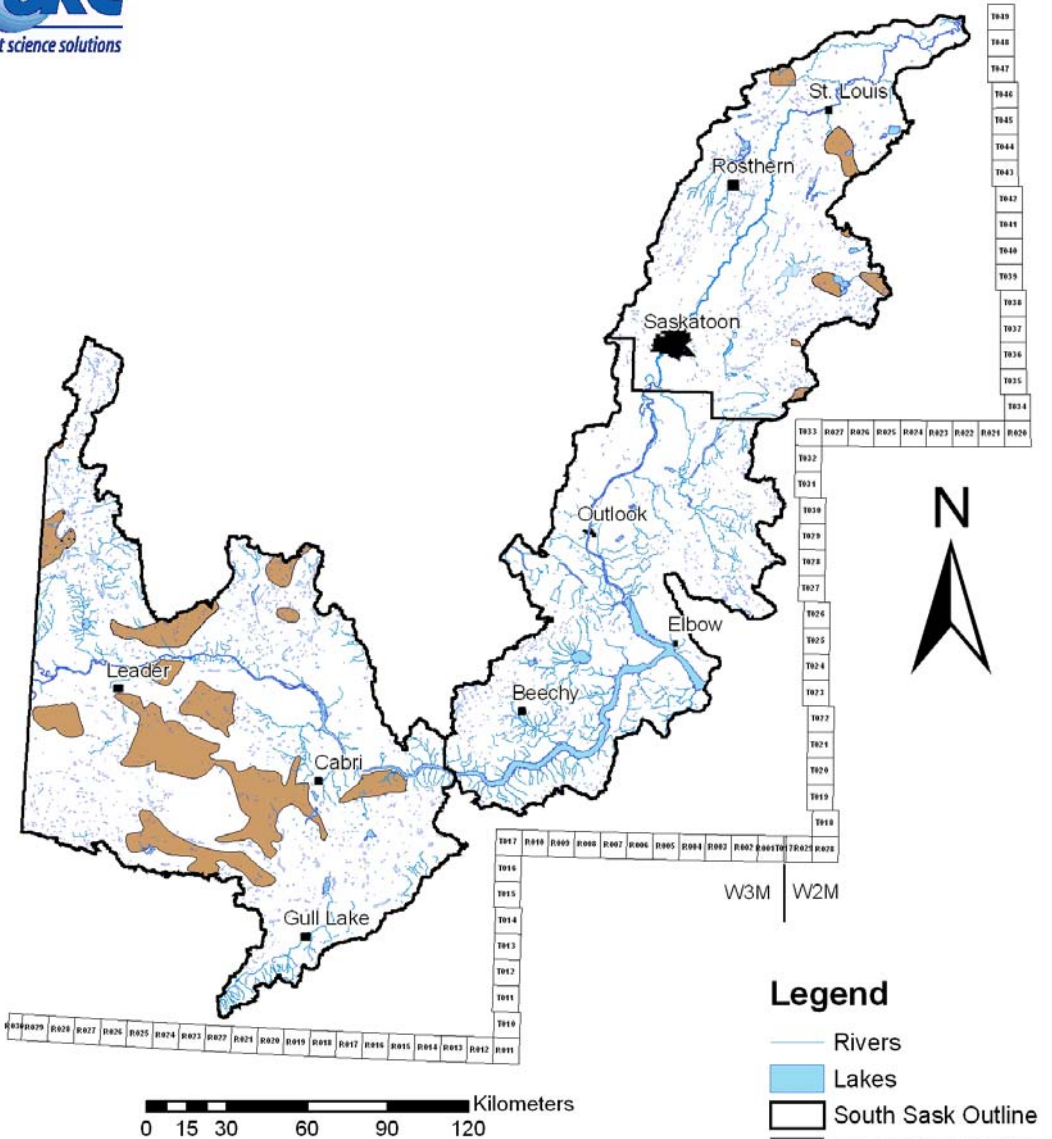

Regional Interglacial Aquifer

H:\GIS\SWA_Planning\Map files\South Saskatchewan R\Revised_bndys\ISR_Sub_Surficial_Interglacial_Small.MXD

Legend

-  Rivers
-  Lakes
-  South Sask Outline
-  Urban Municipalities
-  Interglacial Aquifers

All Data © 2008, Government of Saskatchewan
 Aquifer data provided by Saskatchewan Research Council and Saskatchewan Watershed Authority.
 SWA prepares maps with varying degrees of accuracy and completeness dependant on the circumstances and available data. SWA makes no representation that this map will be sufficient for all uses. The user is advised to confirm the information contained herein in the event that precision and currency of data are required.