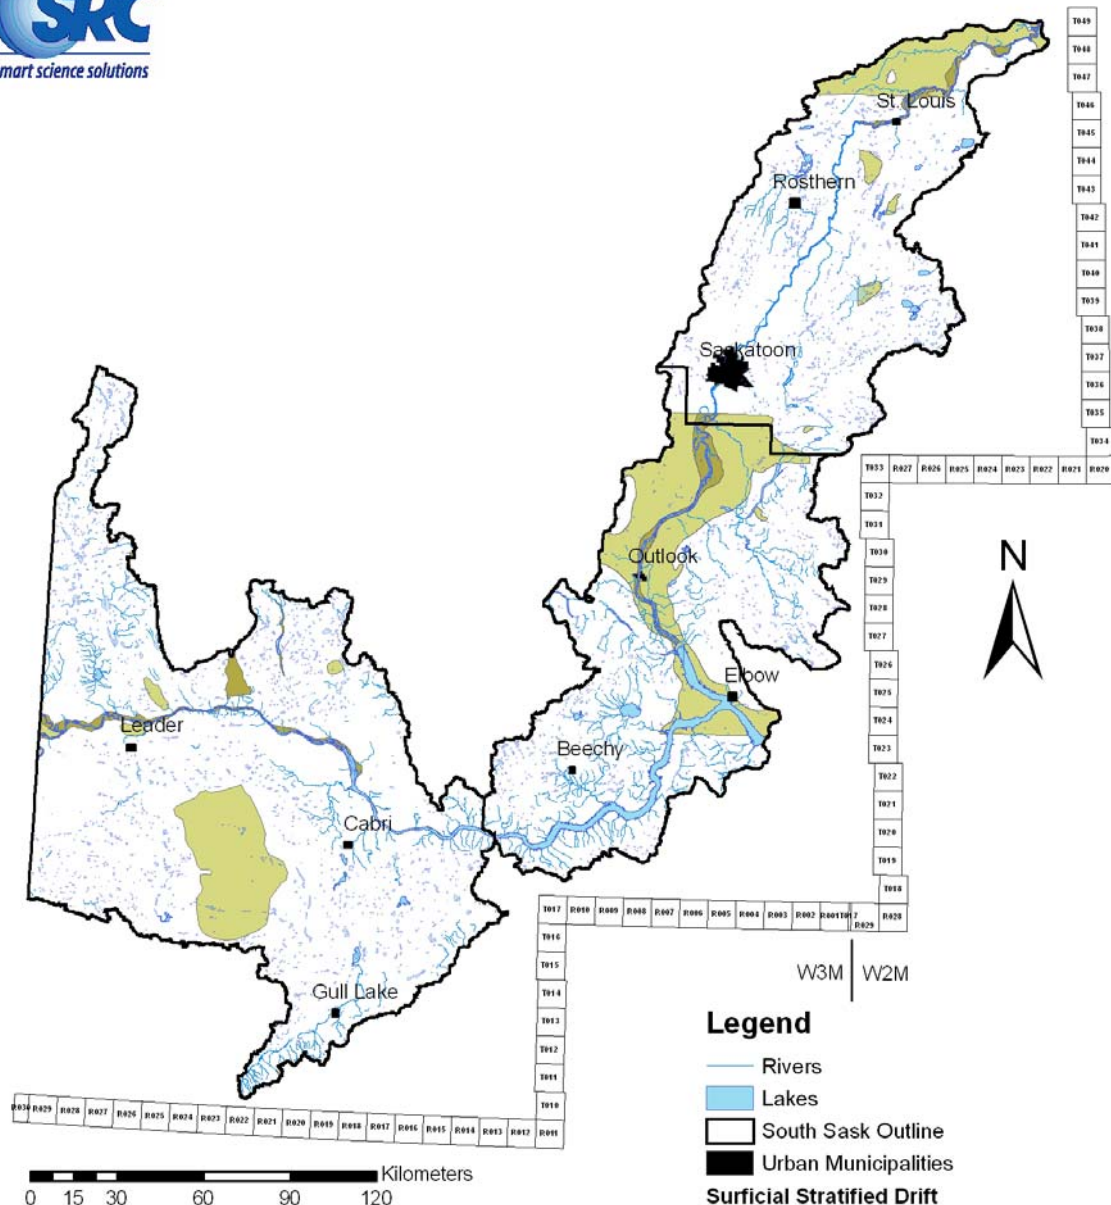

Saskatchewan
Watershed
Authority

Surficial Stratified Drift

1. **Legend**
2. Rivers
   - Lakes
   - South Sask Outline
   - Urban Municipalities
   - **Surficial Stratified Drift**
     - Alluvium
     - Surficial Stratified Drift

All Data © 2008, Government of Saskatchewan
Aquifer data provided by Saskatchewan Research Council and Saskatchewan Watershed Authority.
SWA prepares maps with varying degrees of accuracy and completeness dependant on the circumstances and available data. SWA makes no representation that this map will be sufficient for all uses. The user is advised to confirm the information contained herein in the event that precision and currency of data are required.

July 2008