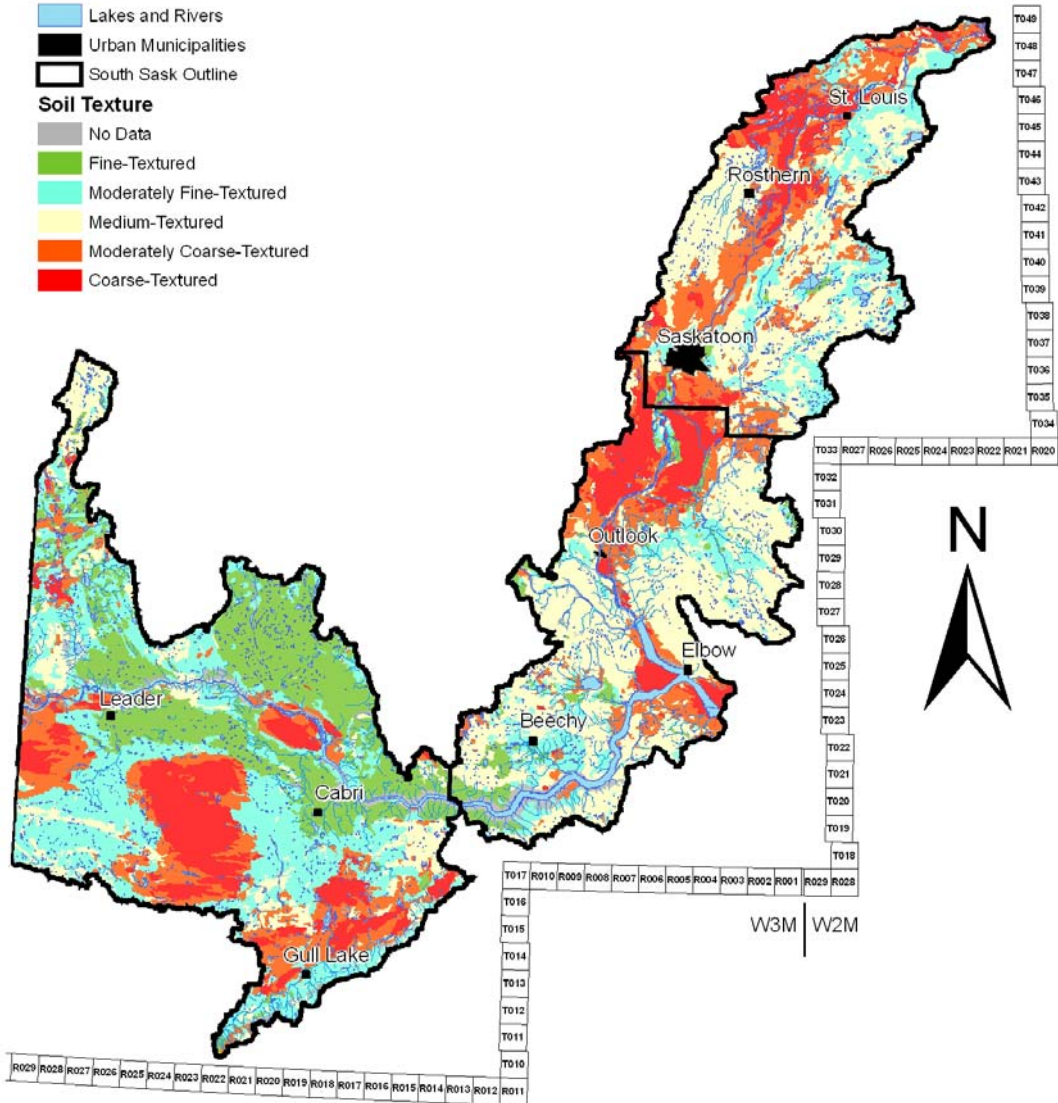

Saskatchewan
Watershed
Authority

South Saskatchewan River Watershed Soil Texture

Legend

-  Lakes and Rivers
-  Urban Municipalities
-  South Sask Outline
- Soil Texture**
-  No Data
-  Fine-Textured
-  Moderately Fine-Textured
-  Medium-Textured
-  Moderately Coarse-Textured
-  Coarse-Textured

H:\GIS\SWA_Planet\MapInfo\South_Saskatchewan_River\Revised_Industry\South_Sask_Soil_Texture.MXD

All Data © 2008, Government of Saskatchewan
 Soil texture cartography by the Land Resource Research Institute, Research Branch,
 Agriculture Canada.
 SWA prepares maps with varying degrees of accuracy and completeness dependant on the circumstances and available data.
 SWA makes no representation that this map will be sufficient for all uses.
 The user is advised to confirm the information contained herein in the event that precision and currency of data are required.