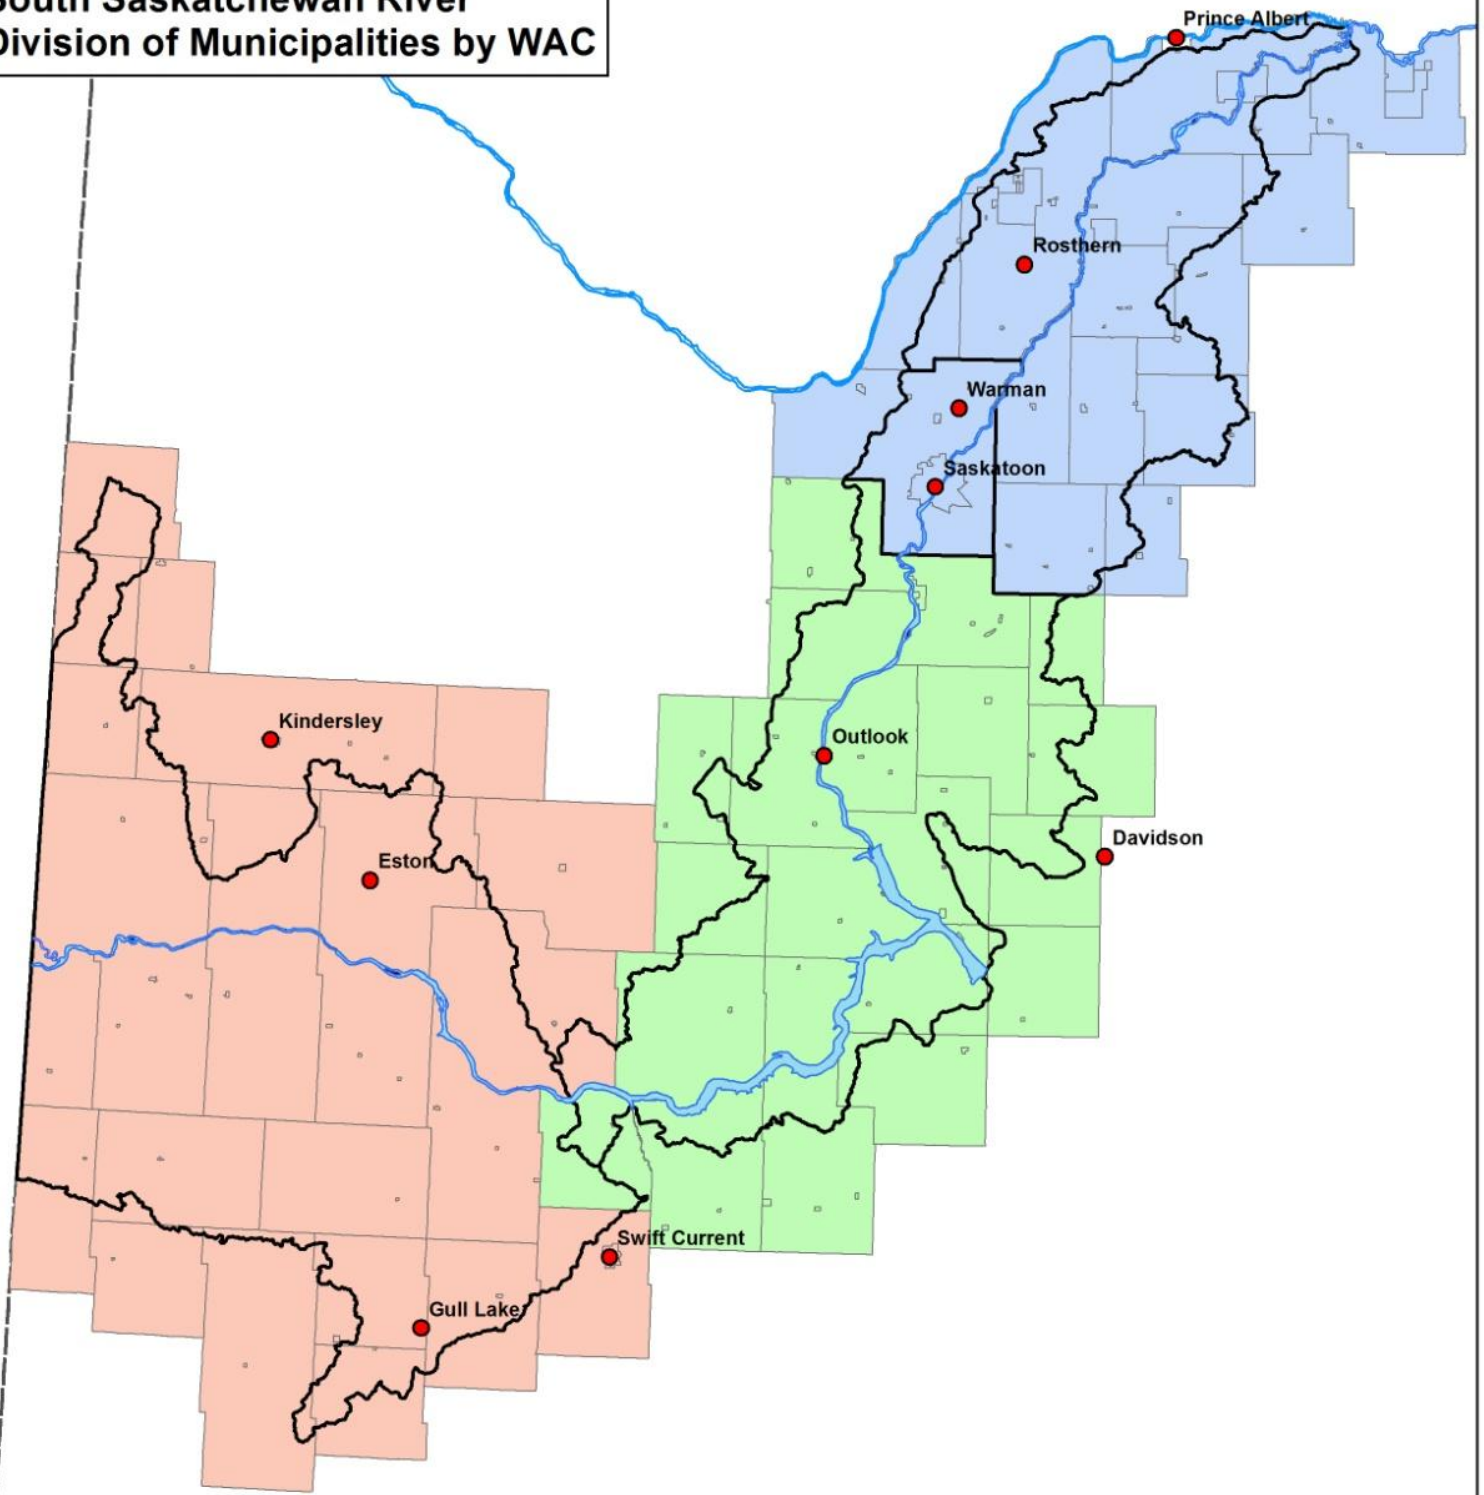

# South Saskatchewan River Division of Municipalities by WAC

**Legend**

- Saskatchewan River System
- - - Provincial Boundaries
- Watershed Planning Areas**
- Lake Diefenbaker RMs
- North RMs
- West RMs