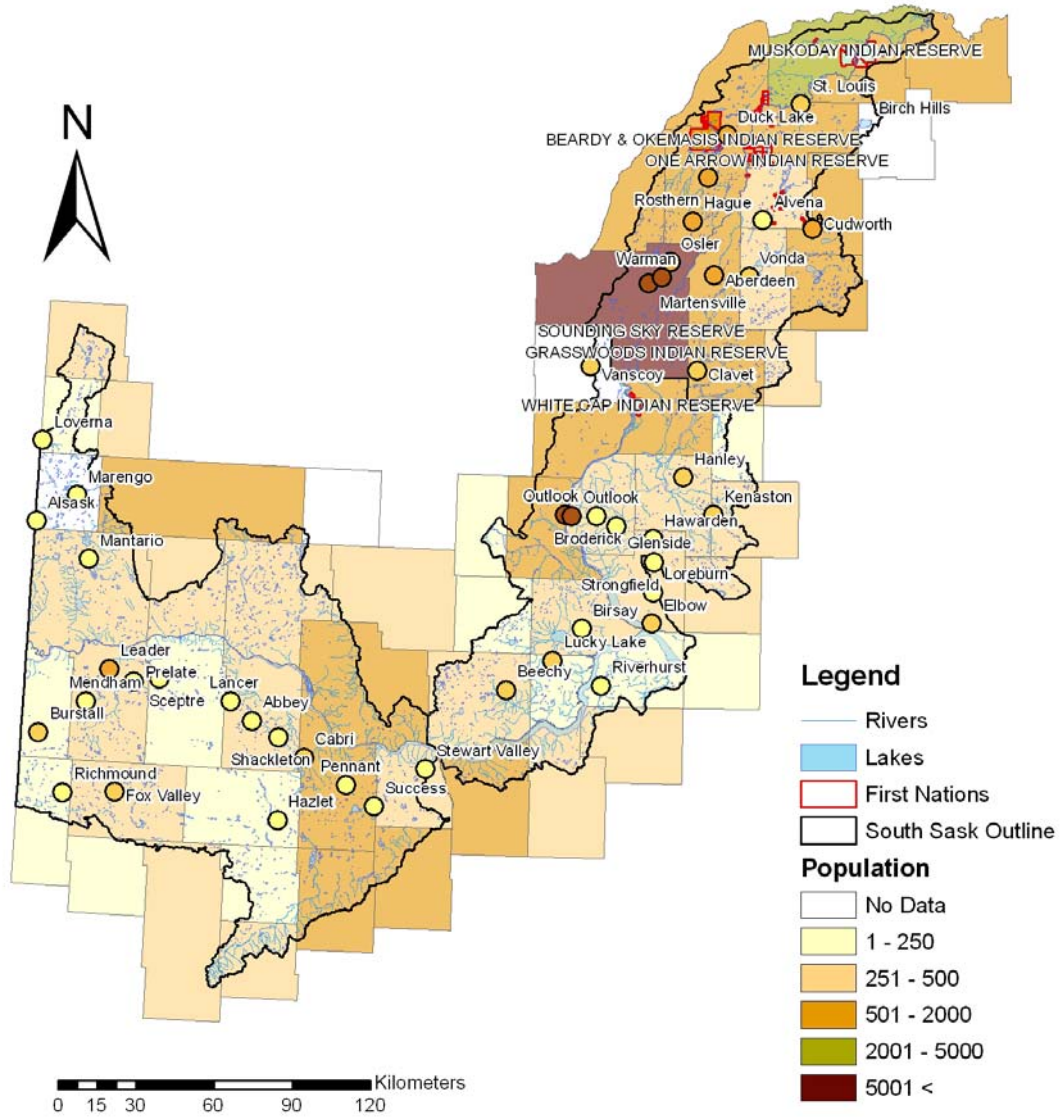

Saskatchewan
Watershed
Authority

South Saskatchewan River Watershed Urban Municipalities, Rural Municipalities and First Nations Population

All Data © 2008, Government of Saskatchewan
 Population Data from Statistics Canada, 2006 Census of Canada.
 SWA prepares maps with varying degrees of accuracy and completeness dependant on the circumstances and available data.
 SWA makes no representation that this map will be sufficient for all uses.
 The user is advised to confirm the information contained herein in the event that precision and currency of data are required.